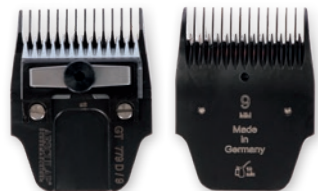

Aesculap Cutter head with DLC coating Favorita

Made in Germany

The Aesculap „Diamond-like Carbon“ (DLC) coating ideally combines the property profiles of diamond- and Teflon-based surface enhancement. This special coating guarantees outstanding product properties:

- high wear protection and longer service life
- excellent gliding thanks to minimised frictional resistance
- extended edge retention
- increased corrosion protection
- reduced care requirement thanks to dirt-repellent surface

GT779D

The advantages of the Favorita system naturally also apply to these cutter heads with DLC coating.

Ref. no.	Shearing height	Shear width		€
GH700D	0,05 mm	40 mm	1/10/100	NEW
GT754D	3 mm	40 mm	1/10/100	
GH703D	0,1 mm	40 mm	1/10/100	NEW
GT758D	5 mm	40 mm	1/10/100	
GT770D	7 mm	40 mm	1/10/100	
GT779D	9 mm	40 mm	1/10/100	

Aesculap Cutter head with DLC coating SnapOn

Made in Germany

The Aesculap „Diamond-like Carbon“ (DLC) coating ideally combines the property profiles of diamond- and Teflon-based surface enhancement. This special coating guarantees outstanding product properties:

- high wear protection and longer service life
- excellent gliding thanks to minimised frictional resistance
- extended edge retention
- increased corrosion protection
- reduced care requirement thanks to dirt-repellent surface

The advantages of the SnapOn system naturally also apply to these cutter heads with DLC coating.

Ref. no.	Shear head size	Shearing height	Shear width		€
GT330D	10	1,5 mm	40 mm	1/10/50	
GT345D	7 F	3,2 mm	40 mm	1/10/50	
GT360D	5 F	6,3 mm	40 mm	1/10/50	
GT364D	4 F	9,5 mm	40 mm	1/10/50