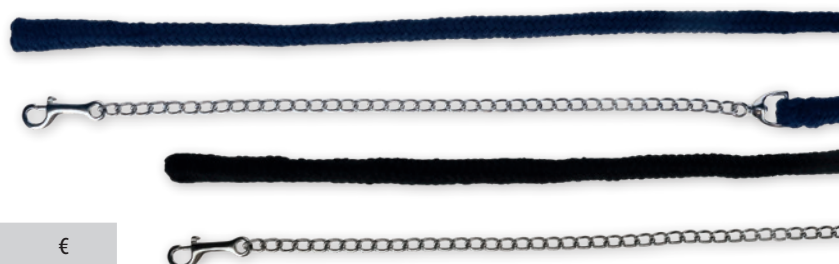

Ref. no.	Colour	Length		€
3226344	blue	200 cm	1/25	
3226345	black	200 cm	1/25