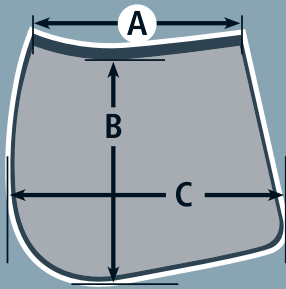

Saddle cloth dimensions:

- A = width
- B = maximum height
- C = maximum width