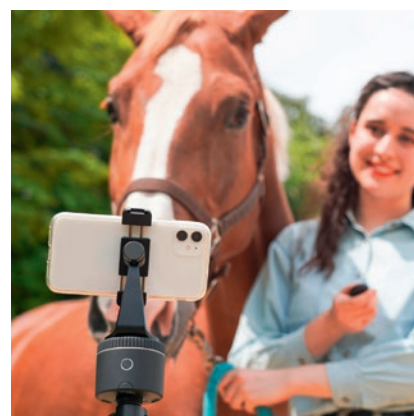

Pivo standard pack

On your smartphone, set up a connection to the extensive Pivo app suite to enable the pod's various functions, including the popular auto-tracking functions. Focus on taking incredible photos, videos, presentations, live streams and more of you and your horse while the Pivo Pod and Pivo App take care of everything else for you.

- the entire set, including tripod and Mini travel case, for transporting the Pivo Pod safely from A to B
- always stay in view with 360° auto-tracking (including face, body and action tracking modes)
- create free-style, adjustable presentations with 4 different presentation modes
- experience video calls in a completely different way: with the Pivo+ app, stay dynamically and engagingly in shot thanks to auto tracking
- user-friendly „Fun Create Modes“: create playful content without any editing knowledge, whether they be GIFs, clone trails, 360 motion time lapses, tiny planets or panoramas - all with just your telephone and Pivo
- content can be uploaded directly from the app without further editing to the preferred live streaming platform and shared
- the compact and long-lasting design makes it easy to take it everywhere with you
- includes remote control for additional convenience and improved interaction
- numerous apps available from the Pivo creator: Pivo +, Pivo Play, Pivo Cast, Pivo Live, Pivo Present

Set includes: 1 x Pivo Pod Active, 1 x intelligent holder (Pivo Smart Mount), 1 x travel case mini (Pivo Travel Case Mini), 1 x tripod (Pivo Tripod), 1 x remote control, 1 x USB charging cable (32 cm)

Extensive accessories which can also be ordered individually: